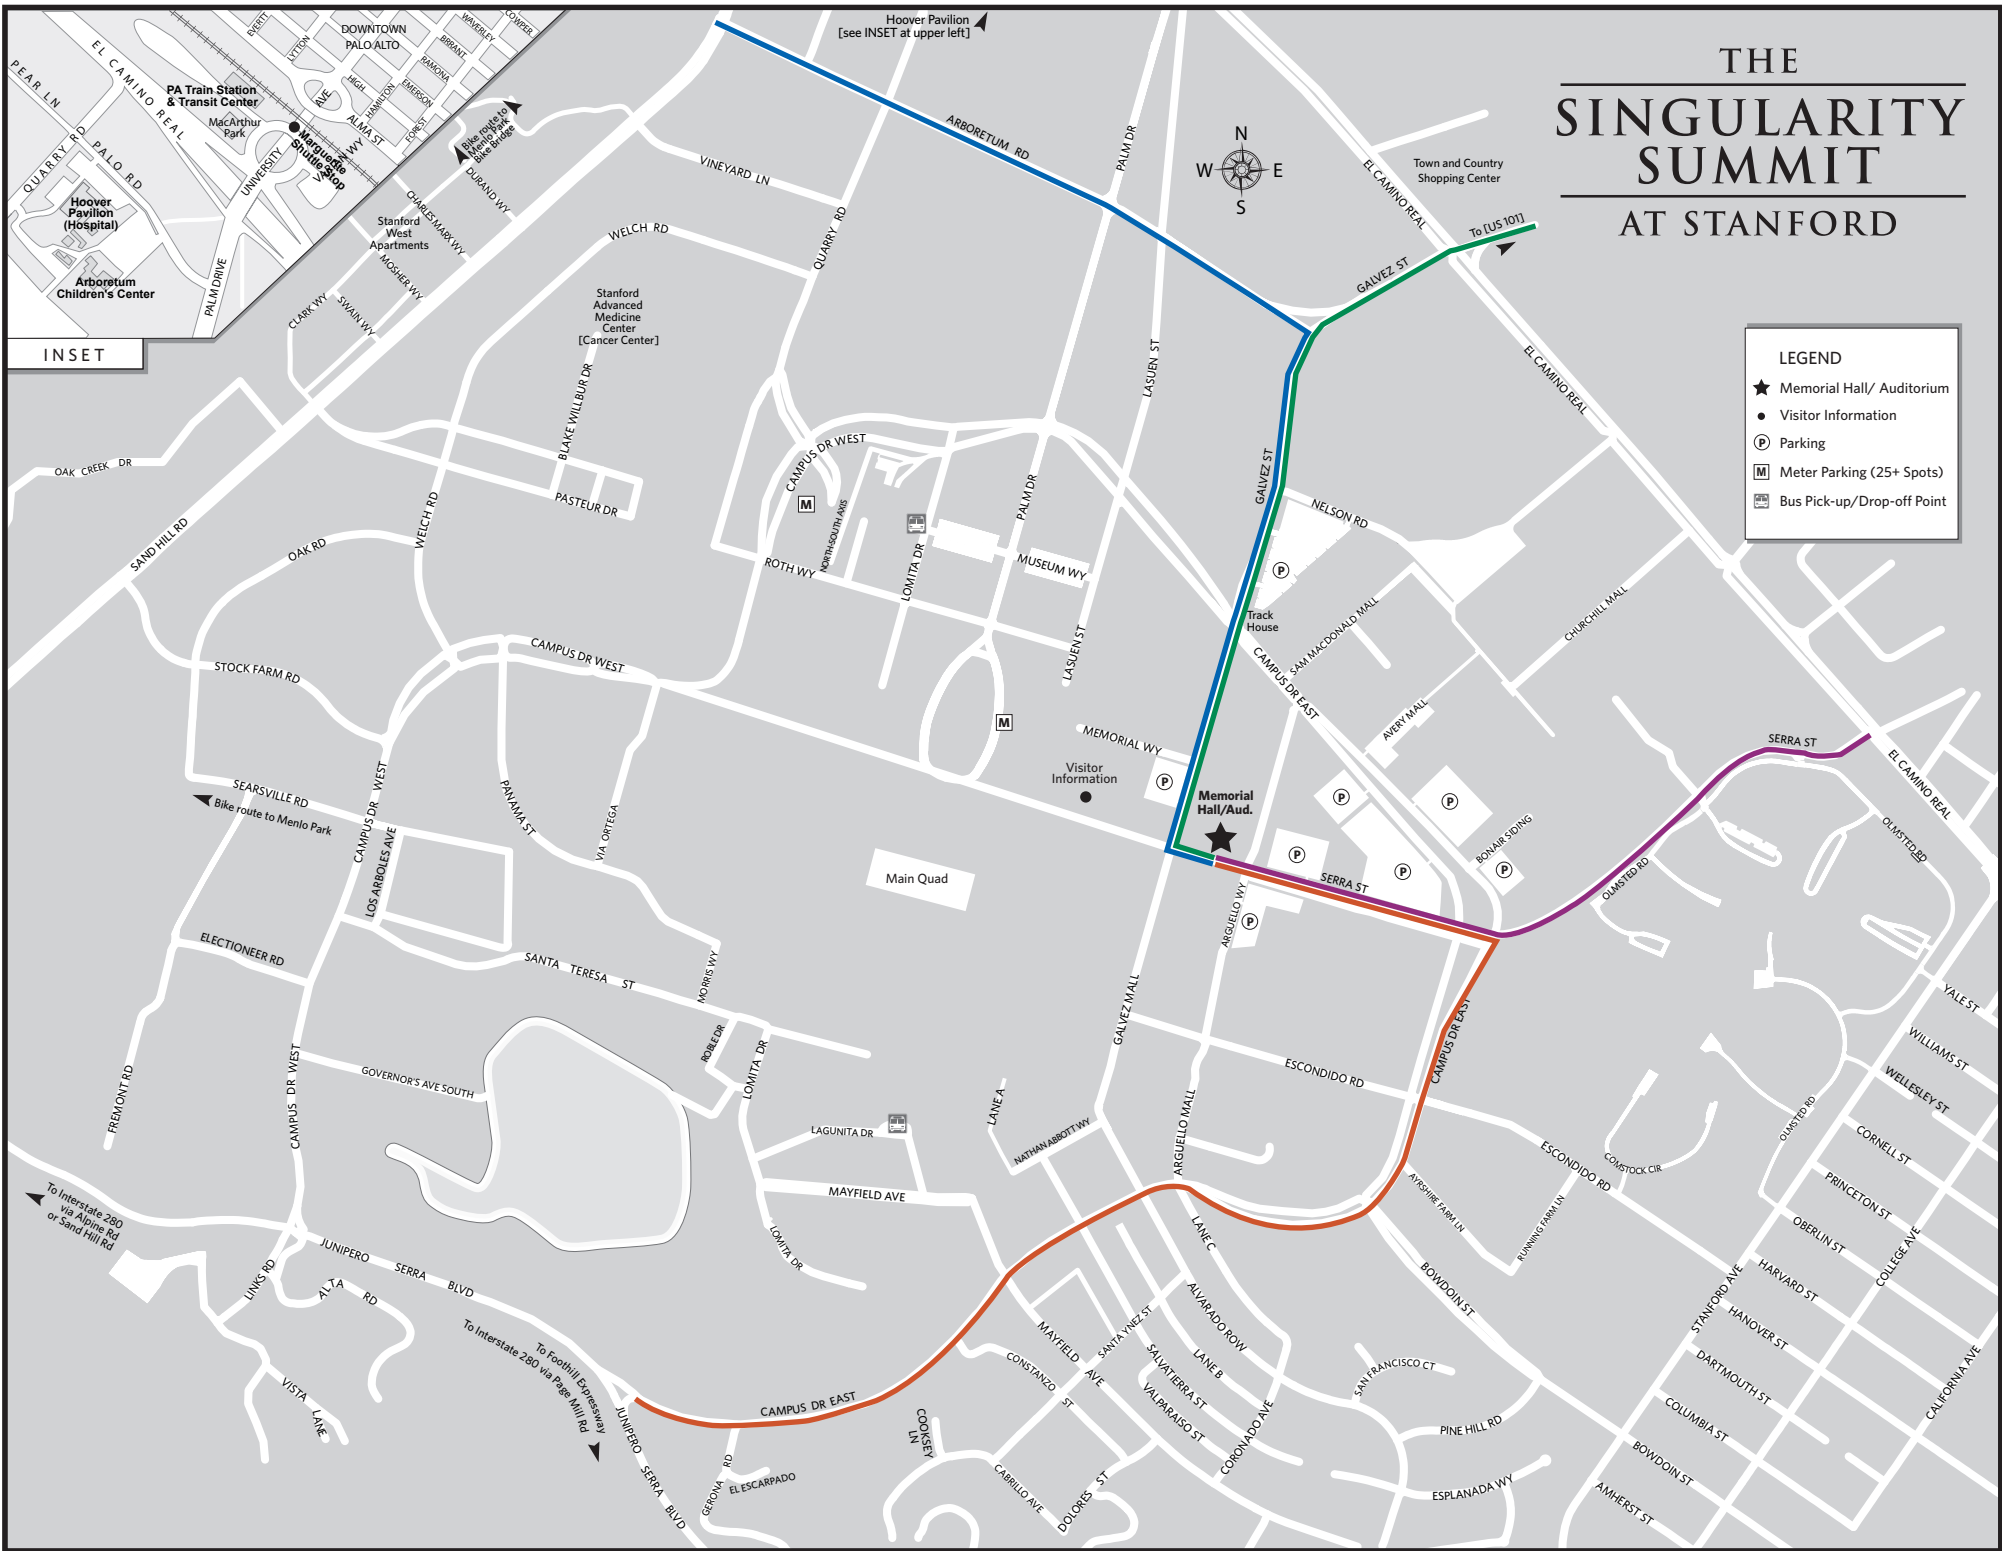

# THE SINGULARITY SUMMIT AT STANFORD

**LEGEND**

- ★ Memorial Hall/ Auditorium
- Visitor Information
- P Parking
- M Meter Parking (25+ Spots)
- 🚌 Bus Pick-up/Drop-off Point

INSET

Hoover Pavilion  
[see INSET at upper left]

Town and Country Shopping Center

To [US 101]

Main Quad

Bike route to Menlo Park

To Interstate 205  
via Alpine Rd  
or Sand Hill Rd

To Interstate 280 via Page Mill Rd